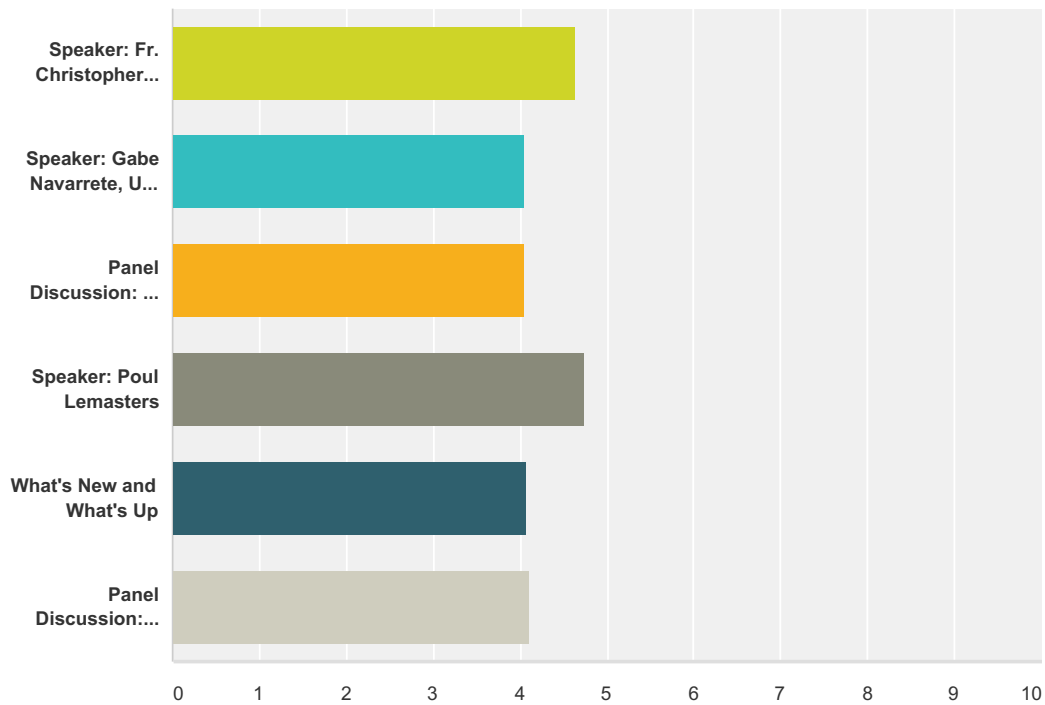

### Q3 Please rate the following programming/sessions:

Answered: 24 Skipped: 0

	Excellent	Good	Neutral	Fair	Poor	N/A	Total	Weighted Average
Speaker: Fr. Christopher Bennett	54.17% 13	20.83% 5	4.17% 1	0.00% 0	0.00% 0	20.83% 5	24	4.63
Speaker: Gabe Navarrete, UTG Security	20.83% 5	45.83% 11	4.17% 1	0.00% 0	4.17% 1	25.00% 6	24	4.06
Panel Discussion: Is a funeral home or crematory for my cemetery?	16.67% 4	58.33% 14	12.50% 3	0.00% 0	0.00% 0	12.50% 3	24	4.05
Speaker: Poul Lemasters	58.33% 14	20.83% 5	0.00% 0	0.00% 0	0.00% 0	20.83% 5	24	4.74
What's New and What's Up	8.33% 2	45.83% 11	4.17% 1	0.00% 0	0.00% 0	41.67% 10	24	4.07
Panel Discussion: Open Group Discussion with Poul	20.83% 5	45.83% 11	12.50% 3	0.00% 0	0.00% 0	20.83% 5	24	4.11